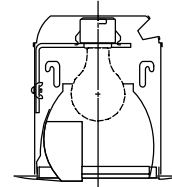

DD= Distance Below Ceiling

303 Wall Wash

424

Eyeball Trim

Lamps: A Lamp*
424P White Scoop, White Trim
 O.D. = 7 1/4" (184mm)

Used In:
 H7T, H7RT
 H7UICAT, H7UICAT

H7T-424 2' Distance From Wall
 Lamp: 100W A19 IF 1750 Lumens

Spacing Between Fixtures									
DD	2'---			3'---			4'---		
1	24	24	24	18	14	18	16	8	16
2	33	33	33	25	19	25	22	12	22
3	38	36	38	25	24	26	22	16	22
4	29	29	29	19	21	19	14	15	14
5	20	20	20	13	14	13	9	12	9
6	14	14	14	10	10	10	7	8	7
7	10	10	10	7	7	7	5	6	5
8	7	7	7	6	6	6	4	4	4
9	5	5	5	4	4	4	4	4	4

DD= Distance Below Ceiling

424 Wall Wash

425

Baffle Wall Wash Trim

Lamps: A Lamp*
425P=Black Baffle, White Scoop, White Trim Ring
425W=White Baffle, White Scoop, White Trim Ring
 O.D. = 7 1/4" (184mm)

Used In:
 H7T, H7RT
 H27T, H27RT