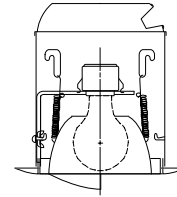

H7 Family Trims

WALL WASH TRIMS

303

Eyeball Trim

Lamps: A Lamp*
303P=Eyeball Trim, Wwhite
 Scoop, White Ring
 O.D. = 8" (203mm)

Used In:
 H7T, H7RT

H7T-303 2' Distance From Wall
 Lamp: 60W A19 IF 870 Lumens

DD= Distance Below Ceiling

303 Wall Wash

424

Eyeball Trim

Lamps: A Lamp*
424P White Scoop, White Trim
 O.D. = 7 1/4" (184mm)

Used In:
 H7T, H7RT
 H7UICAT, H7UICAT

H7T-424 2' Distance From Wall
 Lamp: 100W A19 IF 1750 Lumens

DD= Distance Below Ceiling

424 Wall Wash

425

Baffle Wall Wash Trim

Lamps: A Lamp*
425P=Black Baffle, White Scoop, White Trim Ring
425W=White Baffle, White Scoop, White Trim Ring
 O.D. = 7 1/4" (184mm)

Used In:
 H7T, H7RT
 H27T, H27RT