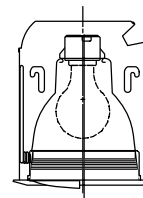

430 Wall Wash

* Lamp Wattage and type vary with Housings.
Refer to individual housing sheets for specific wattage ratings