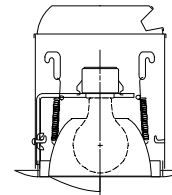

DD= Distance Below Ceiling

303 Wall Wash

424

Eyeball Trim

Lamps: A Lamp*
424P White Scoop, White Trim
 O.D. = 7 1/4" (184mm)

Used In:
 H7T, H7RT
 H7UICAT, H7UICAT

H7T-424 2' Distance From Wall
 Lamp: 100W A19 IF 1750 Lumens

Spacing Between Fixtures									
DD	2'---			3'---			4'---		
1	24	24	24	18	14	18	16	8	16
2	33	33	33	25	19	25	22	12	22
3	38	36	38	25	24	26	22	16	22
4	29	29	29	19	21	19	14	15	14
5	20	20	20	13	14	13	9	12	9
6	14	14	14	10	10	10	7	8	7
7	10	10	10	7	7	7	5	6	5
8	7	7	7	6	6	6	4	4	4
9	5	5	5	4	4	4	4	4	4

DD= Distance Below Ceiling

424 Wall Wash

425

Baffle Wall Wash Trim

Lamps: A Lamp*
425P=Black Baffle, White Scoop, White Trim Ring
425W=White Baffle, White Scoop, White Trim Ring
 O.D. = 7 1/4" (184mm)

Used In:
 H7T, H7RT
 H27T, H27RT

DD= Distance Below Ceiling

425 Wall Wash

430

Baffle Wall Wash Trim

Lamps: A Lamp, BT-15 Lamp*
430P=Black Baffle, White Scoop, White Trim Ring
430W=White Baffle, White Scoop, White Trim Ring
 O.D. = 7 1/4" (184mm)