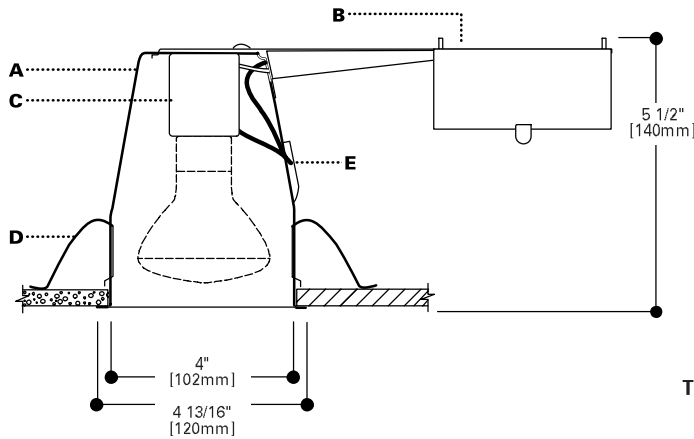

C...Socket

Fixed position porcelain socket with nickel plated brass screw shell provides consistent lamp positioning.

D...Remodel Clips

Four remodel clips secure housing and accommodates ceiling thickness from 3/8" to 5/8".

H99RT

4" Non-Insulated Ceiling Recessed Remodel Housing

4" TRIMS

Top View

Opening should be matched to template supplied with housing

FOR USE IN NON-INSULATED CEILINGS OR INSULATED CEILINGS WHERE INSULATION CAN BE KEPT 3" FROM ALL SIDES OF FIXTURE FOR USE IN EXISTING CEILINGS