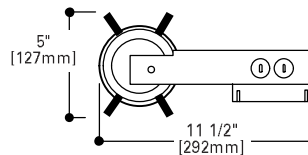

H99RT

4" Non-Insulated Ceiling Recessed Remodel Housing

4" TRIMS

Top View

Opening should be matched to template supplied with housing

FOR USE IN NON-INSULATED CEILINGS OR INSULATED CEILINGS WHERE INSULATION CAN BE KEPT 3" FROM ALL SIDES OF FIXTURE FOR USE IN EXISTING CEILINGS

OD: 5 5/8" (143mm)

990

Pinhole Trim**50W R20, 40W R16, 50W PAR20**

990P=White Die Cast Trim

990SL=Silver Die Cast Trim

OD: 5 1/16" (129mm)

WALL WASH

992